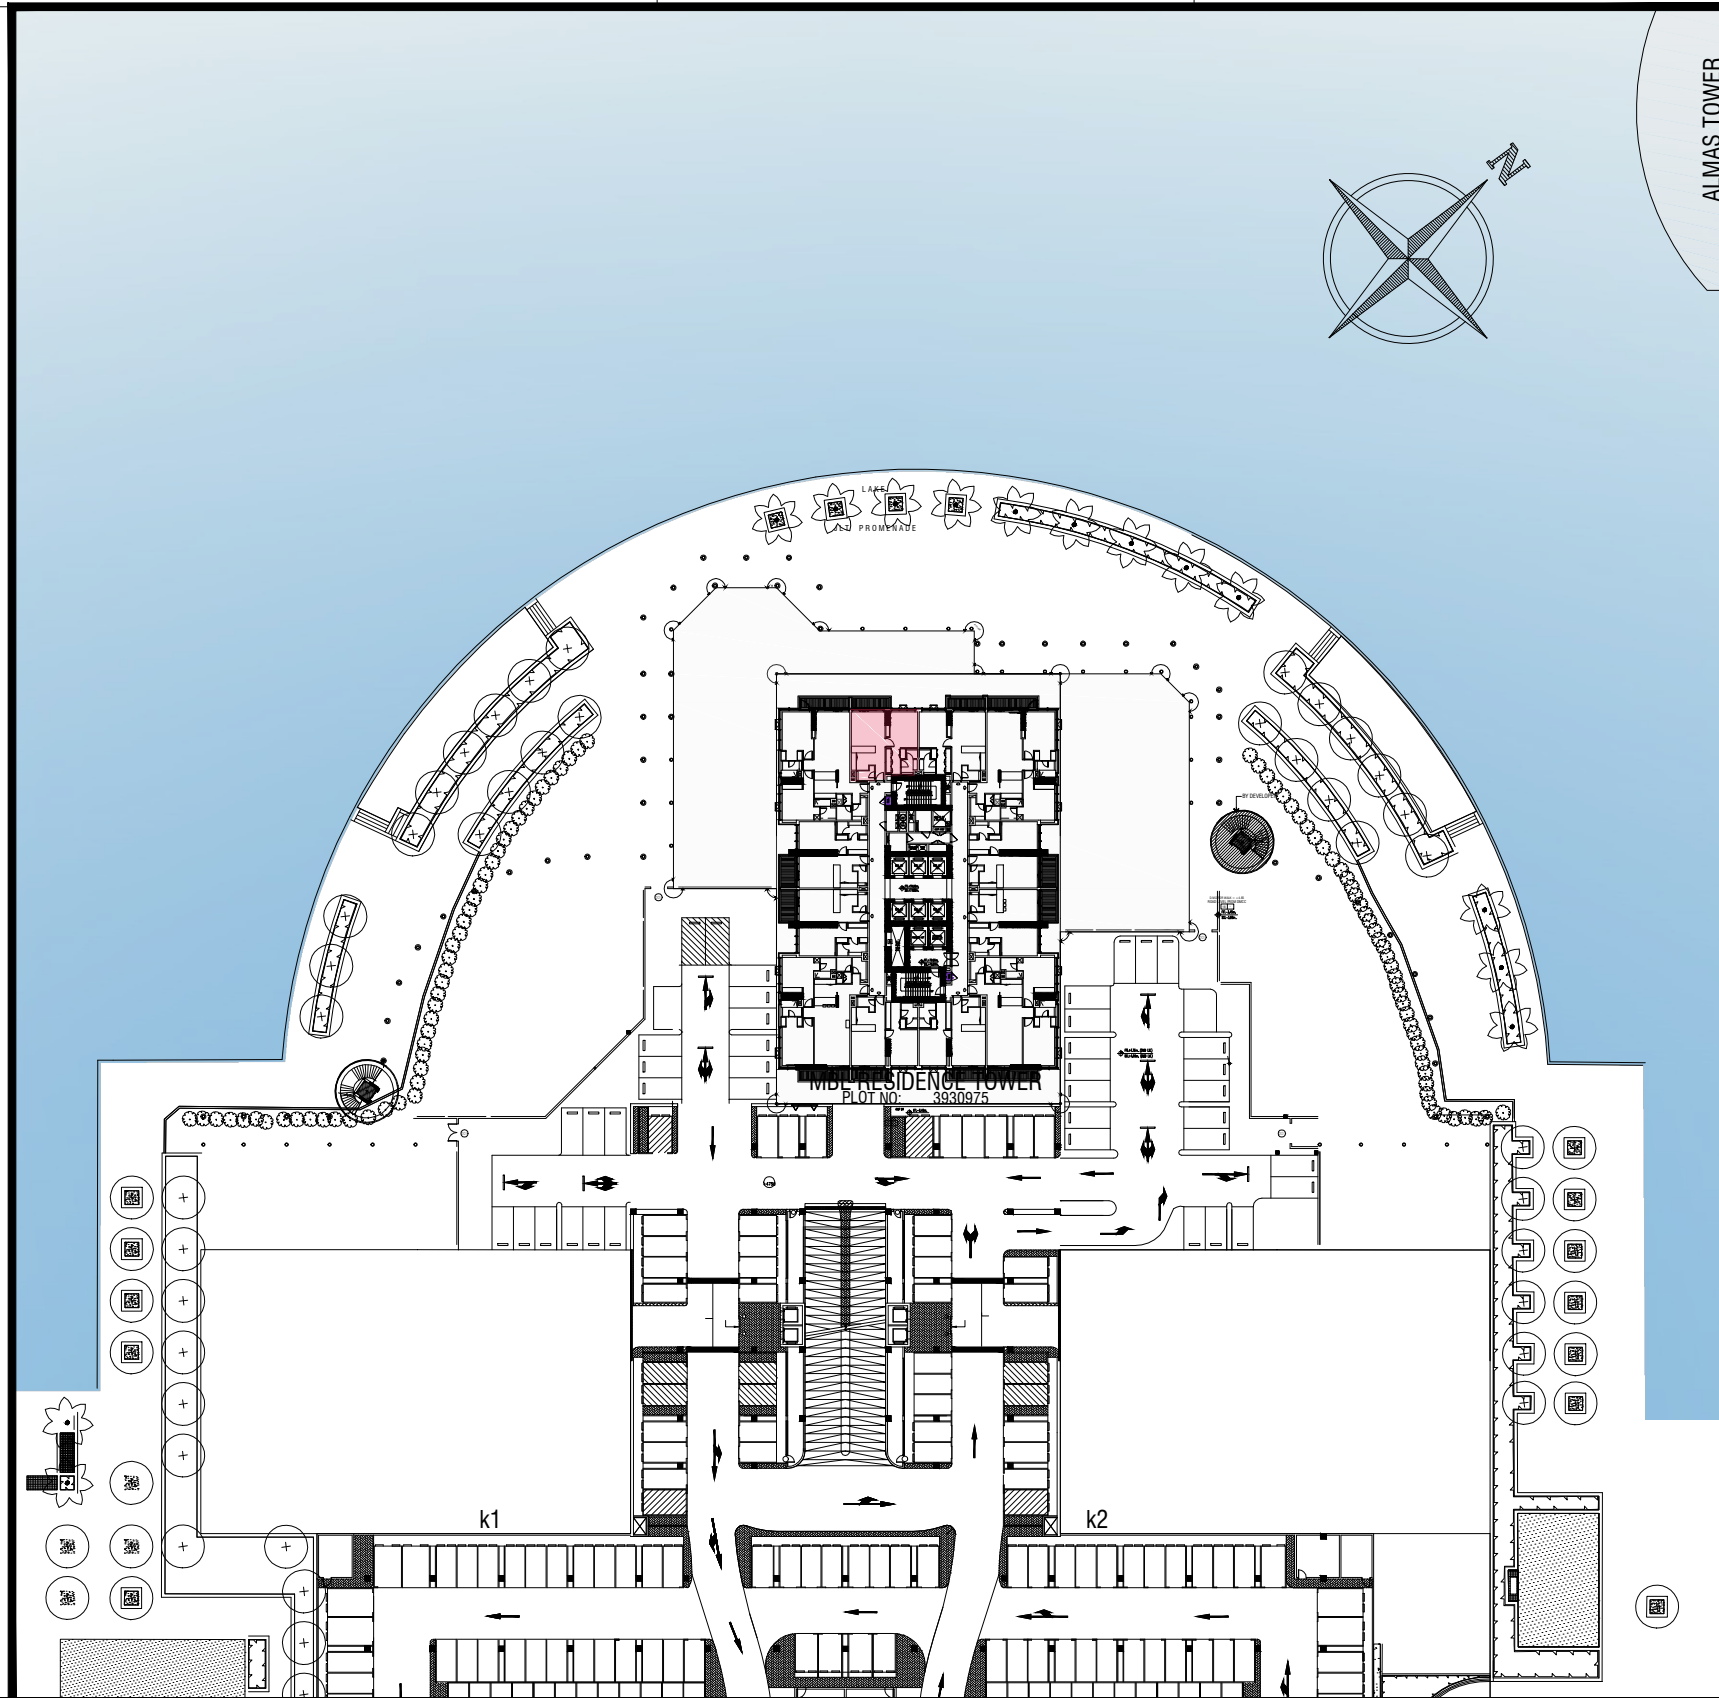

CLUSTER : K

BUILDING NAME. : MBL RESIDENCE TOWER

ENGINEERING DEPARTMENT

SALES DEPARTMENT

CHECKED BY :

CHECKED BY :

APPROVED BY :

APPROVED BY :

01
DOOR OPENS
AT NORTH-WEST

FLOOR PLAN

MASTER PLAN

PROJECT NAME : MBL RESIDENCE TOWER

FLOOR NO. : 24

UNIT AREA : 697.29 Sq.ft

REMARKS : LAKE VIEW

APARTMENT NO. : 2401