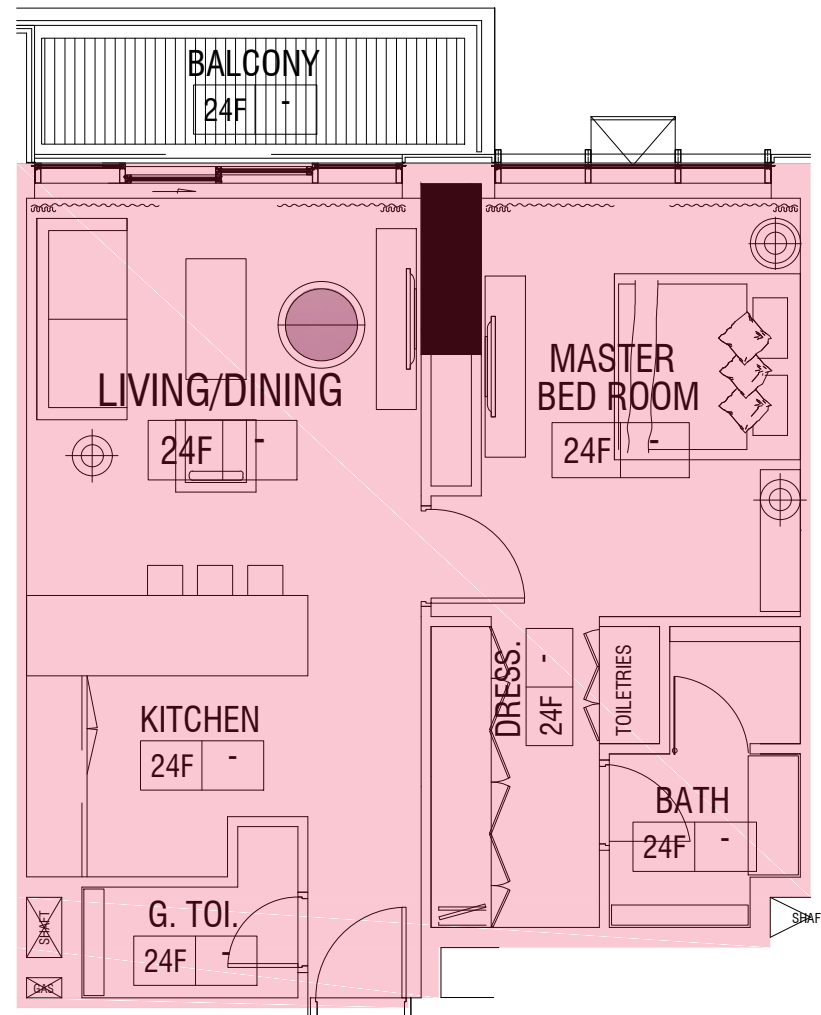

CLUSTER : K

BUILDING NAME. : MBL RESIDENCE TOWER

ENGINEERING DEPARTMENT

SALES DEPARTMENT

CHECKED BY :

CHECKED BY :

APPROVED BY :

APPROVED BY :

01
DOOR OPENS
AT NORTH-WEST

FLOOR PLAN

MASTER PLAN

PROJECT NAME : MBL RESIDENCE TOWER

FLOOR NO. : 24

UNIT AREA : 697.29 Sq.ft

REMARKS : LAKE VIEW

APARTMENT NO. : 2401

BALCONY AREA : 78.14 Sq.ft

TOTAL : 775.43 Sq.ft

PAGE NO. :
DATE : 17/07/2017